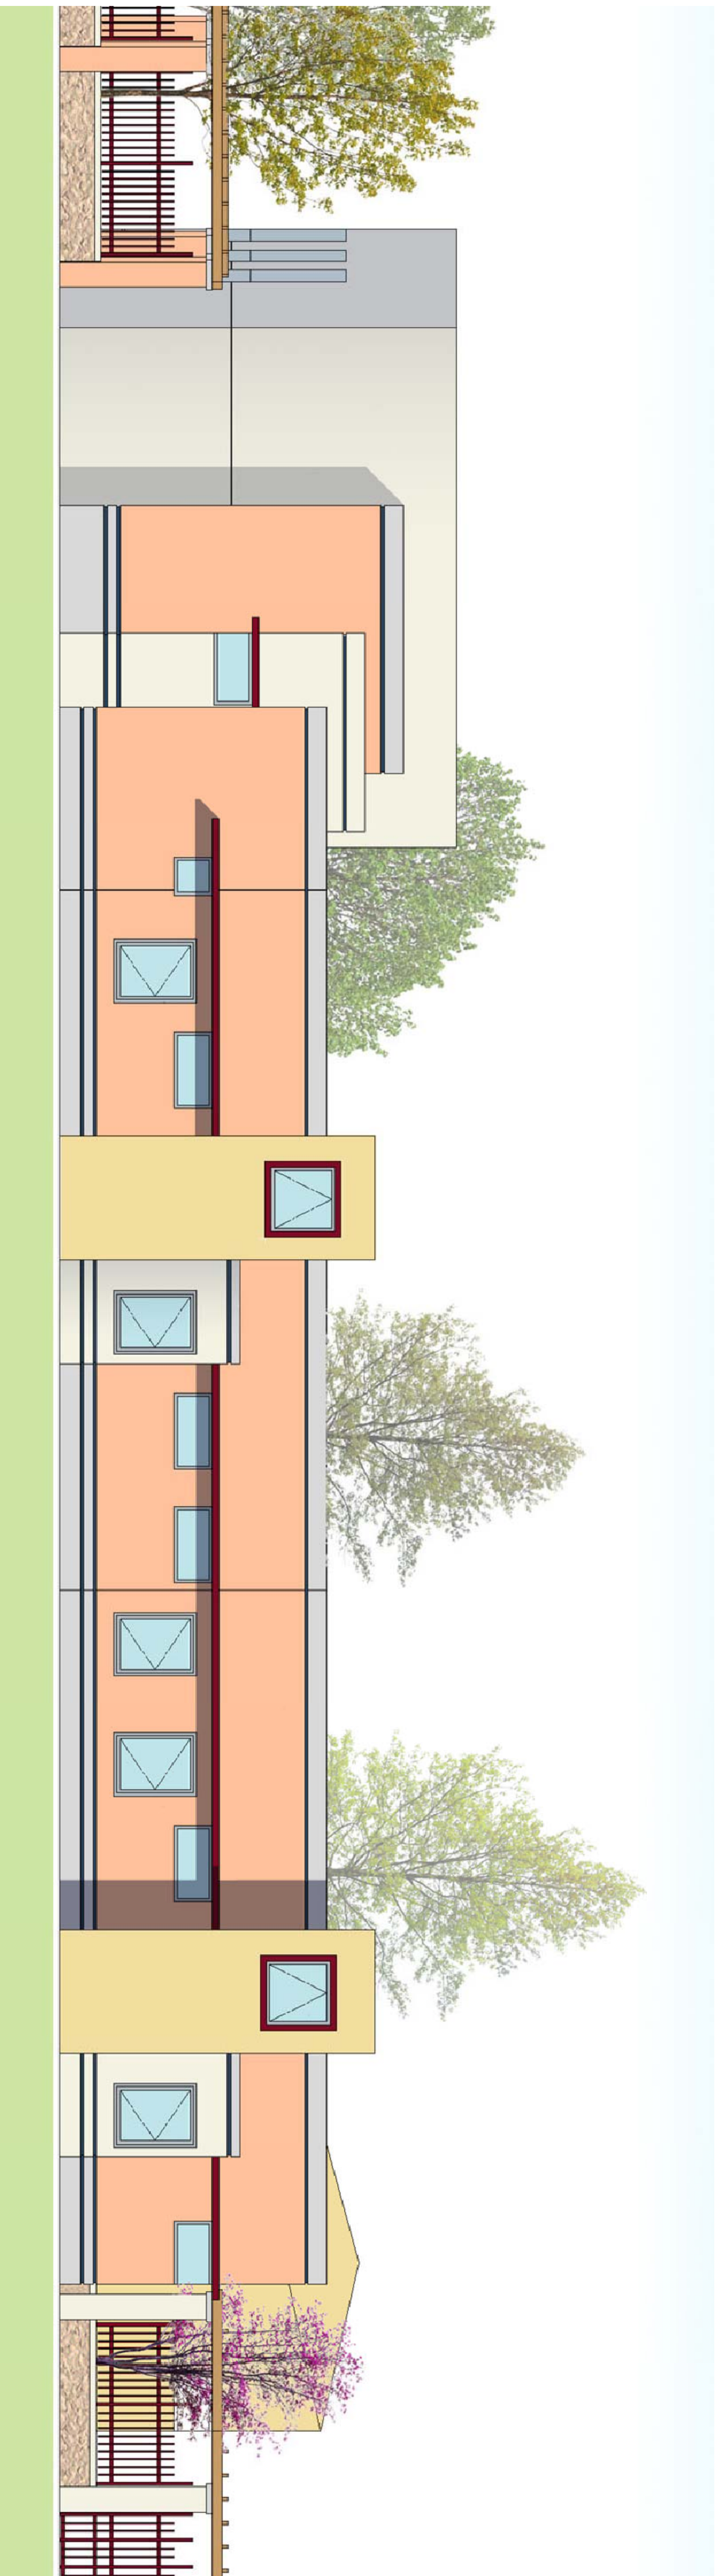

**NORTH ELEVATION**

**WEST ELEVATION**

PROJECT:  
**FAMILY SHELTER, EHAP I & II**  
 LONG BEACH, CALIFORNIA  
 OWNER:  
**CENTURY VILLAGES at CABRILLO**  
 DATE:  
**MAY 16, 2006**

**ELEVATIONS - EHAP I**